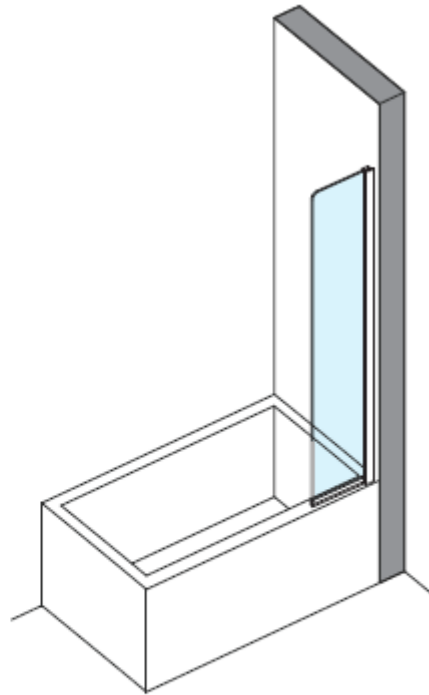

KAI 6 BATH GUARD

KLBSSC0210

KLBSSC0350

Model	A (mm)	B (mm)
KLBSSC0210	205-225	1280
KLBSSC0350	345-365	1280

CODE

KLBSSC0210

CODE

KLBSSC0350

A		Cap for wall profile x2
B		Cap for adjusting profile x1
C		Wall plug x3
D		Wall profile x1

E		Cover strip x1
F		ST4*30 x3
G		ST4*8 x3