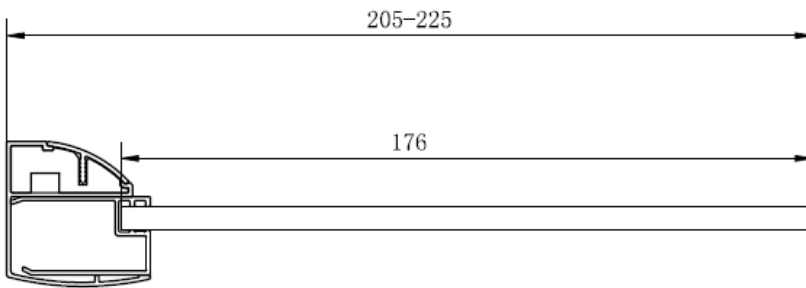

KAI 6 BATH GUARD

KLBSSC0210

KLBSSC0350

Model	A (mm)	B (mm)
KLBSSC0210	205-225	1280
KLBSSC0350	345-365	1280

CODE

KLBSSC0210

CODE

KLBSSC0350

A		Cap for wall profile x2
B		Cap for adjusting profile x1
C		Wall plug x3
D		Wall profile x1

E		Cover strip x1
F		ST4*30 x3
G		ST4*8 x3