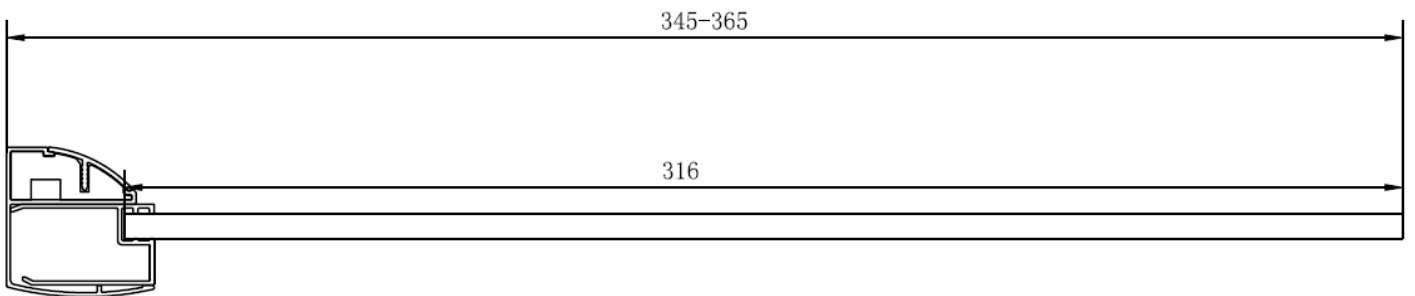

KAI 6 BATH GUARD

KLBSSC0210

KLBSSC0350

Model	A (mm)	B (mm)
KLBSSC0210	205-225	1280
KLBSSC0350	345-365	1280

CODE

KLBSSC0210

CODE

KLBSSC0350

A		Cap for wall profile x2
B		Cap for adjusting profile x1
C		Wall plug x3
D		Wall profile x1

E		Cover strip x1
F		ST4*30 x3
G		ST4*8 x3