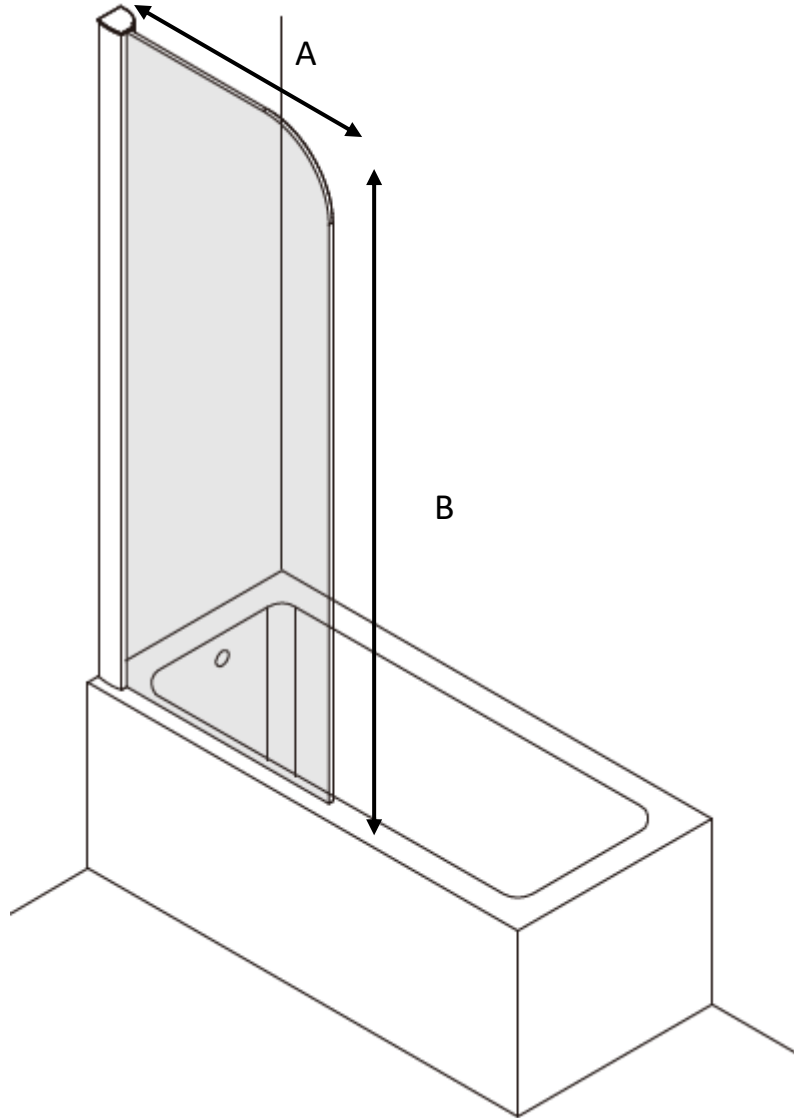

KAI 6 BATH GUARD

KLBSSC0210

KLBSSC0350

Model	A (mm)	B (mm)
KLBSSC0210	205-225	1280
KLBSSC0350	345-365	1280

CODE

KLBSSC0210

CODE

KLBSSC0350

A		Cap for wall profile x2
B		Cap for adjusting profile x1
C		Wall plug x3
D		Wall profile x1

E		Cover strip x1
F		ST4*30 x3
G		ST4*8 x3