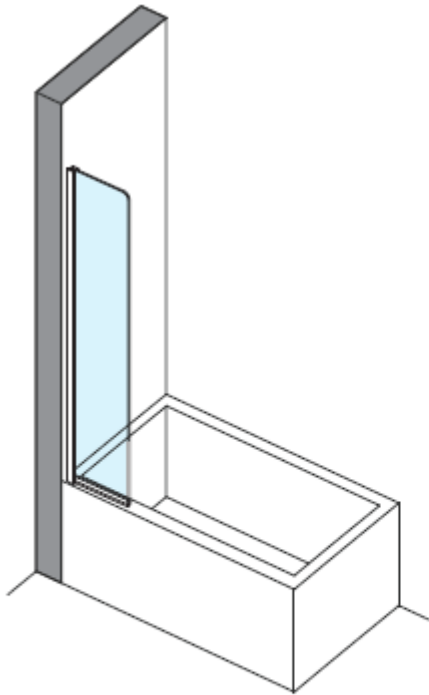

KAI 6 BATH GUARD

KLBSSC0210

KLBSSC0350

Model	A (mm)	B (mm)
KLBSSC0210	205-225	1280
KLBSSC0350	345-365	1280

CODE

KLBSSC0210

CODE

KLBSSC0350

A		Cap for wall profile x2
B		Cap for adjusting profile x1
C		Wall plug x3
D		Wall profile x1

E		Cover strip x1
F		ST4*30 x3
G		ST4*8 x3